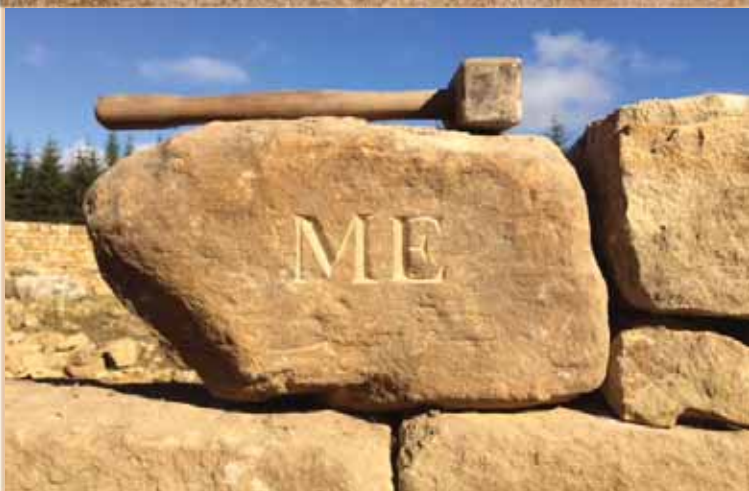

# GIFT CARD CONGRATULATIONS

This Gift Card is to let you know that one Single stone will be carved with your initials and built into the Dry Stone Wall Maze in Dalby Forest....forever!

**THANK YOU FOR YOUR SUPPORT**